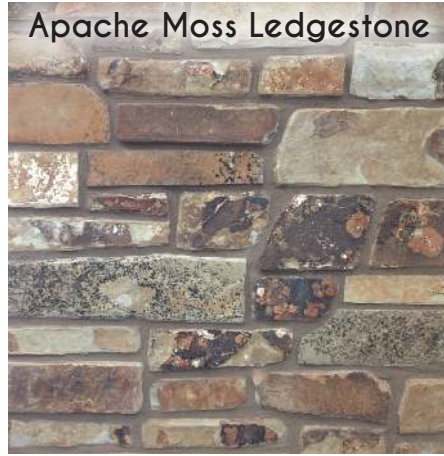

Natural Thin Stone

Platinum Fieldstone

Canyon Creek Fieldstone

Rocky Mountain Rubble

Black Moss Fieldstone

Aztec Fieldstone

Timber Mist Fieldstone

Platinum Fieldstone

Castle Grey Fieldstone

Fond du Lac Fieldstone

Jackson Moss Fieldstone

Teton Moss Fieldstone

White Elk Moss Fieldstone

Weber Fieldstone

Black Moss Squares & Recs

Let our natural
thin stone
products add
beauty to
your home
inside and out!