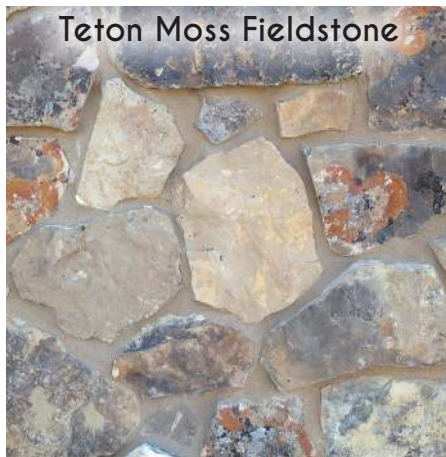

Natural Thin Stone

Platinum Fieldstone

Canyon Creek Fieldstone

Rocky Mountain Rubble

Black Moss Fieldstone

Aztec Fieldstone

Timber Mist Fieldstone

Platinum Fieldstone

Castle Grey Fieldstone

Fond du Lac Fieldstone

Jackson Moss Fieldstone

Teton Moss Fieldstone

White Elk Moss Fieldstone

Weber Fieldstone

Black Moss Squares & Recs

Let our natural
thin stone
products add
beauty to
your home
inside and out!

Weber Falls Ledge stone

Platinum LedgeStone & Squares & Recs Blend

Orem Masonry Division
126 N. 1330 W.
Phone: 801-854-9898

Salt Lake Masonry Division
544 W. 1300 S.
Phone: 801-639-0333

White Elk Moss Customized Fieldstone

All printed colors in this brochure may vary from actual stone. We recommend color selection be made from actual stone samples.